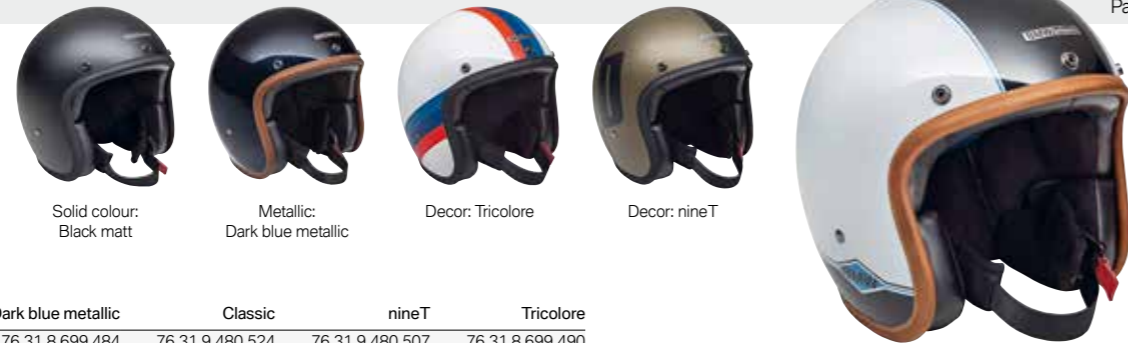

For more replacement parts, see the electronic parts catalogue (epc)

Communication system

see page 7 in the catalogue

Colour: White

Colour: Black matt

BOWLER HELMET

Catalogue
Page 16

Bowler Helmet